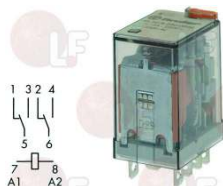

MARENO CR0687240

MARENO 2368500

3351004 RELAY 56.32 12A 230V 50/60Hz
2 switching contacts
for ZANUSSI DISHWASHER LS7-LV70-Z70-LB1-LB2
for LINEA BLANCA DISHWASHER LC80-LC140-LC1000
LC1500-LC1700-LC2000-LC2300-LC2300TR-LC2600-LC2800
LC3800-LC4200
for NUOVA SIMONELLI SUPERAUTOMATIC MASTER