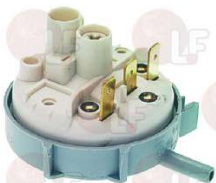

3240401 ACTUATOR FOR MICROSWITCH
 for OVEN

3240166 MOUNTING PLATE FOR MICROSWITCH
 external dimensions 46x26 mm
 for Dishwasher (ZANUSSI) LS365 - LS367 - LS540
 LS541

Pressure switches

3320020 PRESSURE SWITCH 110/60 mm 250V 16A
 1 level
 operating temperature 85°C
 for DISHWASHER
 for Glasswasher/Cupwasher (ELETTROBAR) R503 - 21F
 21R - 31F - 31R